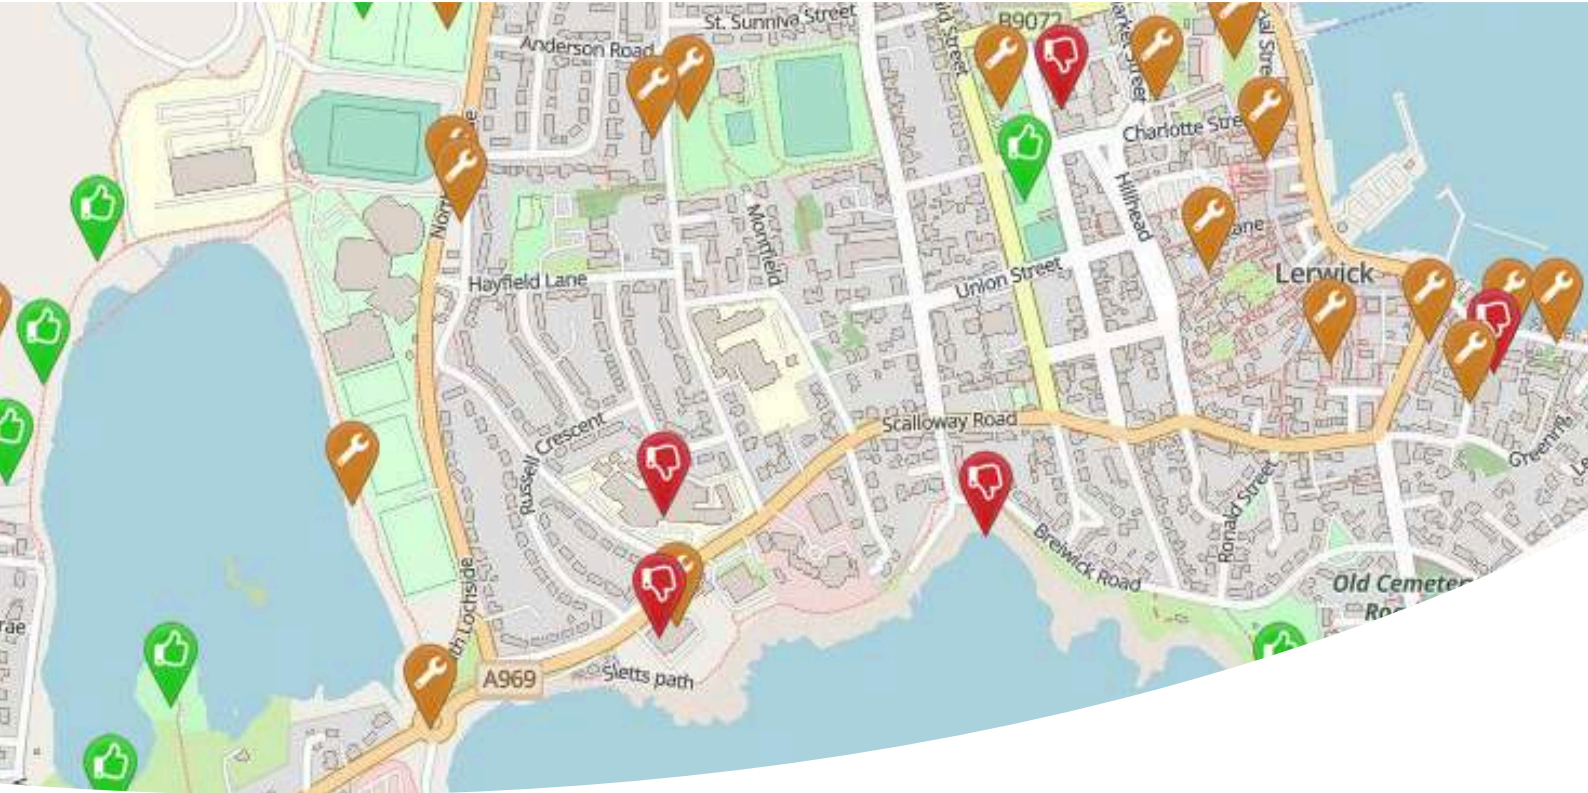

Here are some things people have already raised:

- Accessible pavements and paths
- The best place for a new hospital
- Protecting green spaces
- Campsite/caravan park
- Demolish or preserve?
- More planted areas
- Secure dog park
- Sea defences
- More parking